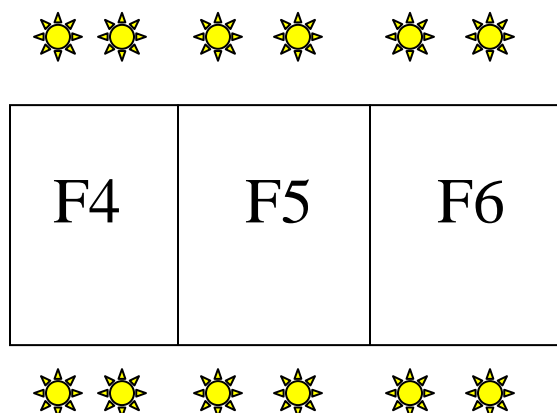

FB PRACTICE FIELDS

12 SEPTEMBER – 18 NOVEMBER

PENINSULA HIGH SOFTBALL FIELD

M – W – Fr Schedule

Mustangs F5
Stallions F6

T – Th – Fr Schedule

Outlaws F6
Longhorns F5

On Fridays, the teams on the softball field will need to adjust to account for a total of 4 teams.