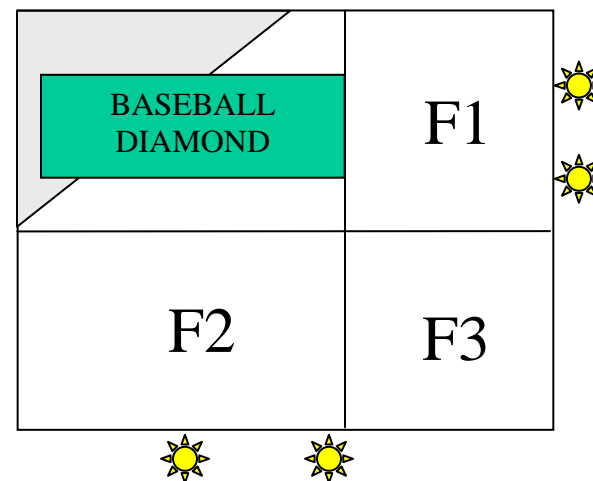

FB PRACTICE FIELDS

1 AUGUST – 9 SEPTEMBER

LUNADA BAY ELEMENTARY SCHOOL

**PALOS VERDES
HIGH SCHOOL**

PW Mustangs	JPW Rattlers
JPW Bandits	MM Broncos
MM Maveric	FLAG All

<i>Baseball Field</i>	M Longhorns
JM Stallions	JM Outlaws
PW 49ers	<i>Softball Field</i>

Miraleste Elementary School

M
Cowboys

FB PRACTICE FIELDS

12 SEPTEMBER – 18 NOVEMBER

PENINSULA HIGH SOFTBALL FIELD

M – W – Fr Schedule

Mustangs F5
Stallions F6

T – Th – Fr Schedule

Outlaws F6
Longhorns F5

On Fridays, the teams on the softball field will need to adjust to account for a total of 4 teams.

BOGDANOVICH

M – W – Fr Schedule

Mavericks F1
Bandits F2

T – Th – Fr Schedule

49ers F2
Rattlers F1
Broncos F3

Miraleste Elementary School

**M
Cowboys**

Assigned Days are T-TH-F

CHEER PRACTICE FIELDS

1 AUGUST – 3 OCTOBER

PALOS VERDES LITTLE LEAGUE

 A diagram of a baseball diamond, showing a square with a diagonal line from the top-left to the bottom-right corner. The top-left corner is shaded gray. A green rectangular box is overlaid on the diamond, containing the text "BASEBALL DIAMOND". <p>BASEBALL DIAMOND</p>	<p>PW JM</p>
<p>FLAG MM</p>	<p>M</p>