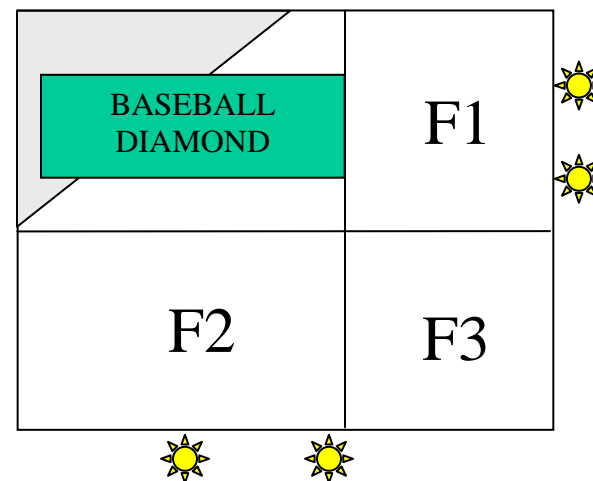

FB PRACTICE FIELDS

1 AUGUST – 9 SEPTEMBER

LUNADA BAY ELEMENTARY SCHOOL

**PALOS VERDES
HIGH SCHOOL**

PW Mustangs	JPW Rattlers
JPW Bandits	MM Broncos
MM Maveric	FLAG All

<i>Baseball Field</i>	M Longhorns
JM Stallions	JM Outlaws
PW 49ers	<i>Softball Field</i>

Miraleste Elementary School

M
Cowboys

FB PRACTICE FIELDS

12 SEPTEMBER – 18 NOVEMBER

PENINSULA HIGH SOFTBALL FIELD

M – W – Fr Schedule

Mustangs F5
Stallions F6

T – Th – Fr Schedule

Outlaws F6
Longhorns F5

On Fridays, the teams on the softball field will need to adjust to account for a total of 4 teams.

BOGDANOVICH

M – W – Fr Schedule

Mavericks F1
Bandits F2

T – Th – Fr Schedule

49ers F2
Rattlers F1
Broncos F3

Miraleste Elementary School

**M
Cowboys**

Assigned Days are T-TH-F

CHEER PRACTICE FIELDS

1 AUGUST – 3 OCTOBER

PALOS VERDES LITTLE LEAGUE

 A diagram of a baseball diamond, showing a green rectangular area labeled "BASEBALL DIAMOND" positioned over a grey trapezoidal area representing the field. <p>BASEBALL DIAMOND</p>	<p>PW JM</p>
<p>FLAG MM</p>	<p>M</p>